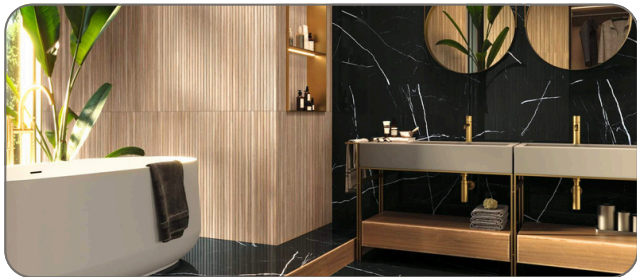

DORAMICS

Unit T11 Maple Avenue,
Stillorgan Business Park, Co. Dublin, A94 TY05

www.doramics.ie
+353 1 902 0125

[VISIT THE WEBSITE](http://www.doramics.ie)